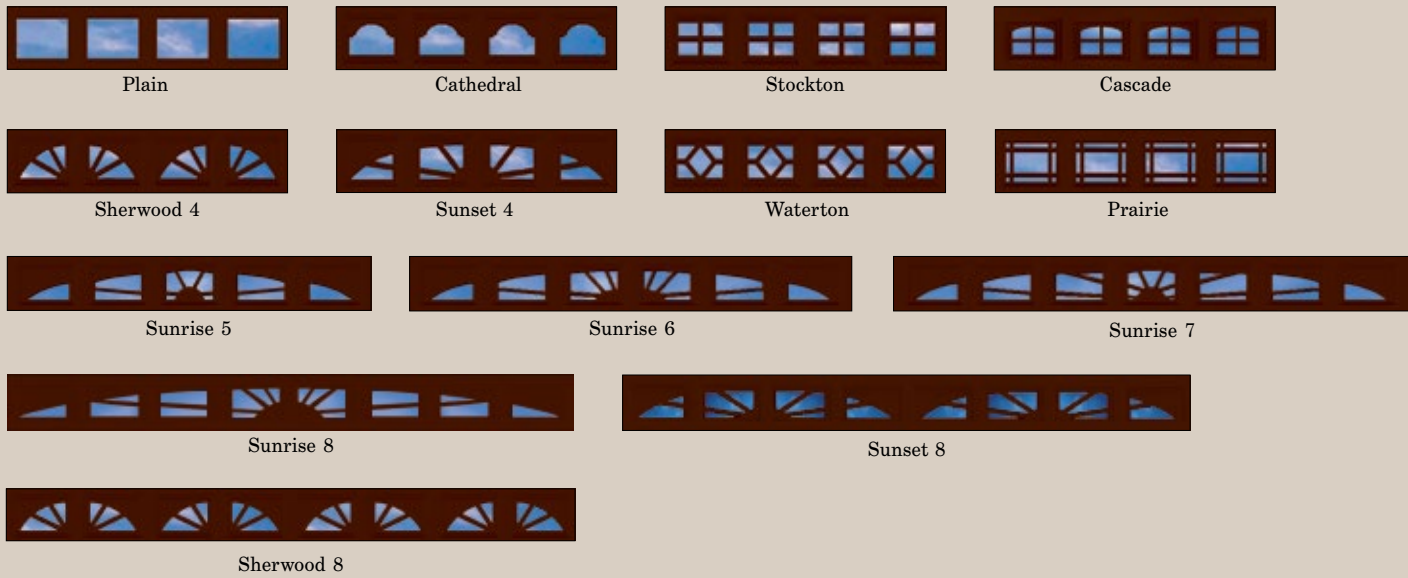

ESTATE WINDOW SERIES

70 - Standard Raised Panel | 74 - Flush Panel | 73 - Stamped Carriage

71 - Medium Raised Panel

72 - Long Ranch - Raised Panel | 74 - Flush Panel | 73 - Stamped Carriage

*Safe-Way recommends viewing samples of Gentry style window prior to ordering. Gentry depictions on this literature are actual photography however lighting inside or outside the garage can significantly impact the "look" of these windows. Please consult with your dealer prior to purchase.

Regency Madera

Models 70 71 72 73 74

MADERA REGENCY 71
With Texturized Surface
ROSEWOOD

The Look of Wood...the Durability of Steel

The Regency Madera replicates the natural look of stained wood doors with a highly durable paint process that is virtually maintenance free. Enjoy the beauty of wood without the expense or maintenance associated with wood doors.

*Decorative hardware items available for model 73.

* Standard and Long/Ranch raised window styles available

The Regency Madera is available in a beautiful, rich Oak color as well as Rosewood (shown on front cover). The texturized surface resembles wood grain and is easily maintained. Combined with your choice of Gentry or Estate windows, these durable doors offer a wide range of decorative choices.