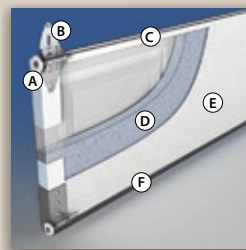

ESTATE WINDOW SERIES

70 - Standard Raised Panel | 74 - Flush Panel | 73 - Stamped Carriage

71 - Medium Raised Panel

72 - Long Ranch - Raised Panel | 74 - Flush Panel | 73 - Stamped Carriage

*Safe-Way recommends viewing samples of Gentry style window prior to ordering. Gentry depictions on this literature are actual photography however lighting inside or outside the garage can significantly impact the "look" of these windows. Please consult with your dealer prior to purchase.

- A. Finish Painted Coat
- B. Primer Coat
- C. Galvanized Layer
- D. Steel

- A. 11 ball nylon rollers provide quiet operation and long lasting durability.
- B. Heavy duty galvanized 14 gauge hardware
- C. Tongue and groove design provides weather-tight section joints
- D. 2" expanded polystyrene insulation provides an R-Value of 10.25.
- E. Steel skins inside and out provide maximum durability.
- F. Aluminum bottom retainer with vinyl weatherstrip.