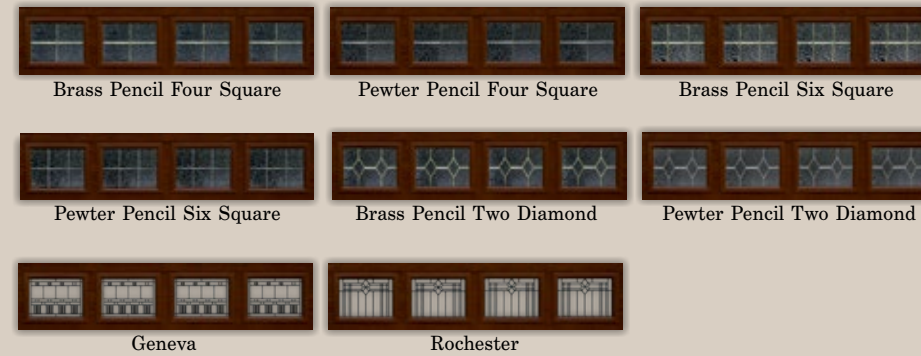

70 - Standard Raised Panel | 73 - Stamped Carriage | 74 - Flush Panel