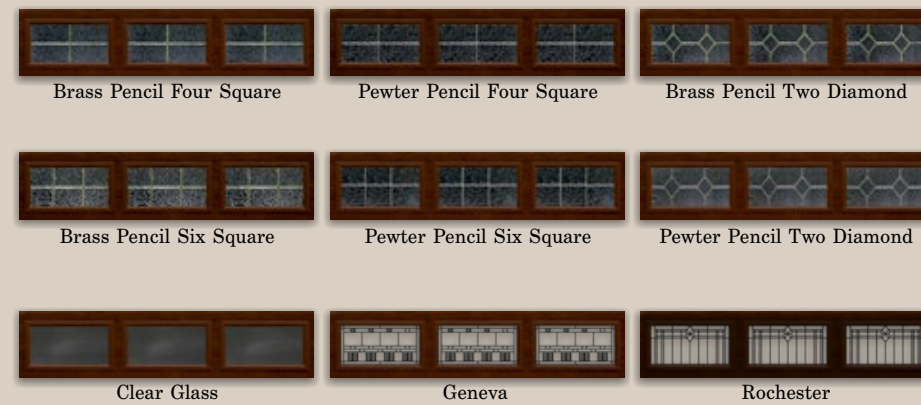

Regency Madera

Models 70 71 72 73 74

MADERA REGENCY 71
With Texturized Surface
ROSEWOOD

The Look of Wood...the Durability of Steel

The Regency Madera replicates the natural look of stained wood doors with a highly durable paint process that is virtually maintenance free. Enjoy the beauty of wood without the expense or maintenance associated with wood doors.

3814 East U.S. 30 • Warsaw, IN 46580
574-267-4861 • Fax: 574-267-2871
safewaydoor.com

PANEL DESIGN

ROSEWOOD OAK

70 - Standard Raised Panel | 73 - Stamped Carriage | 74 - Flush Panel

70 | Standard Raised 70 | Standard Raised

71 - Medium Raised Panel

71 | Medium Raised 71 | Medium Raised

72 - Long/Ranch Raised Panel | 73 - Stamped Carriage Panel | 74 - Flush Panel

73 | Stamped Carriage* 73 | Stamped Carriage*

74 | Flush 74 | Flush

*Decorative hardware items available for model 73.

* Standard and Long/Ranch raised window styles available

The Regency Madera is available in a beautiful, rich Oak color as well as Rosewood (shown on front cover). The texturized surface resembles wood grain and is easily maintained. Combined with your choice of Gentry or Estate windows, these durable doors offer a wide range of decorative choices.