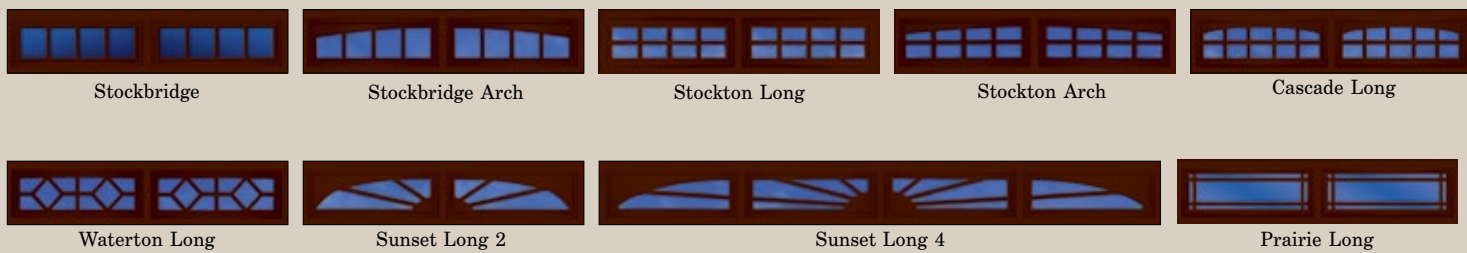

ESTATE WINDOW SERIES

70 - Standard Raised Panel | 74 - Flush Panel | 73 - Stamped Carriage

71 - Medium Raised Panel

72 - Long Ranch - Raised Panel | 74 - Flush Panel | 73 - Stamped Carriage

*Safe-Way recommends viewing samples of Gentry style window prior to ordering. Gentry depictions on this literature are actual photography however lighting inside or outside the garage can significantly impact the "look" of these windows. Please consult with your dealer prior to purchase.

- A. Finish Painted Coat
- B. Primer Coat
- C. Galvanized Layer
- D. Steel

- A. 11 ball nylon rollers provide quiet operation and long lasting durability.
- B. Heavy duty galvanized 14 gauge hardware
- C. Tongue and groove design provides weather-tight section joints
- D. 2" expanded polystyrene insulation provides an R-Value of 10.25.
- E. Steel skins inside and out provide maximum durability.
- F. Aluminum bottom retainer with vinyl weatherstrip.

Regency Madera

Models 70 71 72 73 74

MADERA REGENCY 71
With Texturized Surface
ROSEWOOD

The Look of Wood...the Durability of Steel

The Regency Madera replicates the natural look of stained wood doors with a highly durable paint process that is virtually maintenance free. Enjoy the beauty of wood without the expense or maintenance associated with wood doors.

*Decorative hardware items available for model 73.

* Standard and Long/Ranch raised window styles available

The Regency Madera is available in a beautiful, rich Oak color as well as Rosewood (shown on front cover). The texturized surface resembles wood grain and is easily maintained. Combined with your choice of Gentry or Estate windows, these durable doors offer a wide range of decorative choices.