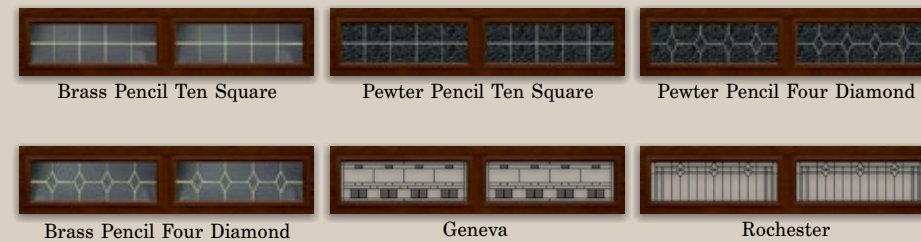

3814 East U.S. 30 • Warsaw, IN 46580
574-267-4861 • Fax: 574-267-2871
safewaydoor.com

PANEL DESIGN

ROSEWOOD OAK

70 - Standard Raised Panel | 73 - Stamped Carriage | 74 - Flush Panel

70 | Standard Raised 70 | Standard Raised

71 - Medium Raised Panel

71 | Medium Raised 71 | Medium Raised

72 - Long/Ranch Raised Panel | 73 - Stamped Carriage Panel | 74 - Flush Panel

73 | Stamped Carriage* 73 | Stamped Carriage*

74 | Flush 74 | Flush

*Decorative hardware items available for model 73.

* Standard and Long/Ranch raised window styles available

The Regency Madera is available in a beautiful, rich Oak color as well as Rosewood (shown on front cover). The texturized surface resembles wood grain and is easily maintained. Combined with your choice of Gentry or Estate windows, these durable doors offer a wide range of decorative choices.